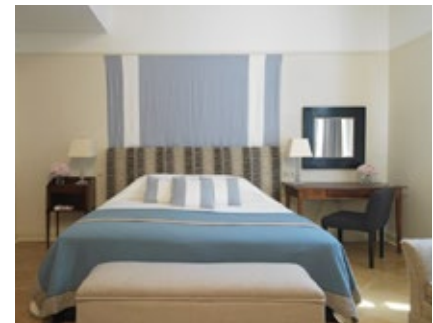

Room category	Price in rubles incl. VAT and breakfast	
	Single	Double
"Standard"	8700	9500

Other categories of rooms are available on request.

INTERNATIONAL TECHNICAL SEMINAR ON INNOVATIVE APPROACHES TO PREVENTION OF OCCUPATIONAL DISEASES

Saint Petersburg, Russian Federation, 27-28 May 2015

2. ASTORIA ROCCO FORTE 5*

The luxurious Rocco Forte Hotel Astoria captures the essence of Russia with an authentic experience steeped in comfort and elegance. It occupies an unrivalled setting in St. Isaac's Square at the hub of St. Petersburg's vibrant city centre. St. Isaac's Cathedral stands opposite the Hotel Astoria, and the renowned Hermitage Museum is only a short walk away.

Room category	Price in rubles incl. VAT and breakfast	
	Single	Double
"Classic"	21000	23000

INTERNATIONAL TECHNICAL SEMINAR ON INNOVATIVE APPROACHES TO PREVENTION OF OCCUPATIONAL DISEASES

Saint Petersburg, Russian Federation, 27-28 May 2015

Room category	Price in rubles incl. VAT and breakfast	
	Single	Double
"Standard"	5400	5800